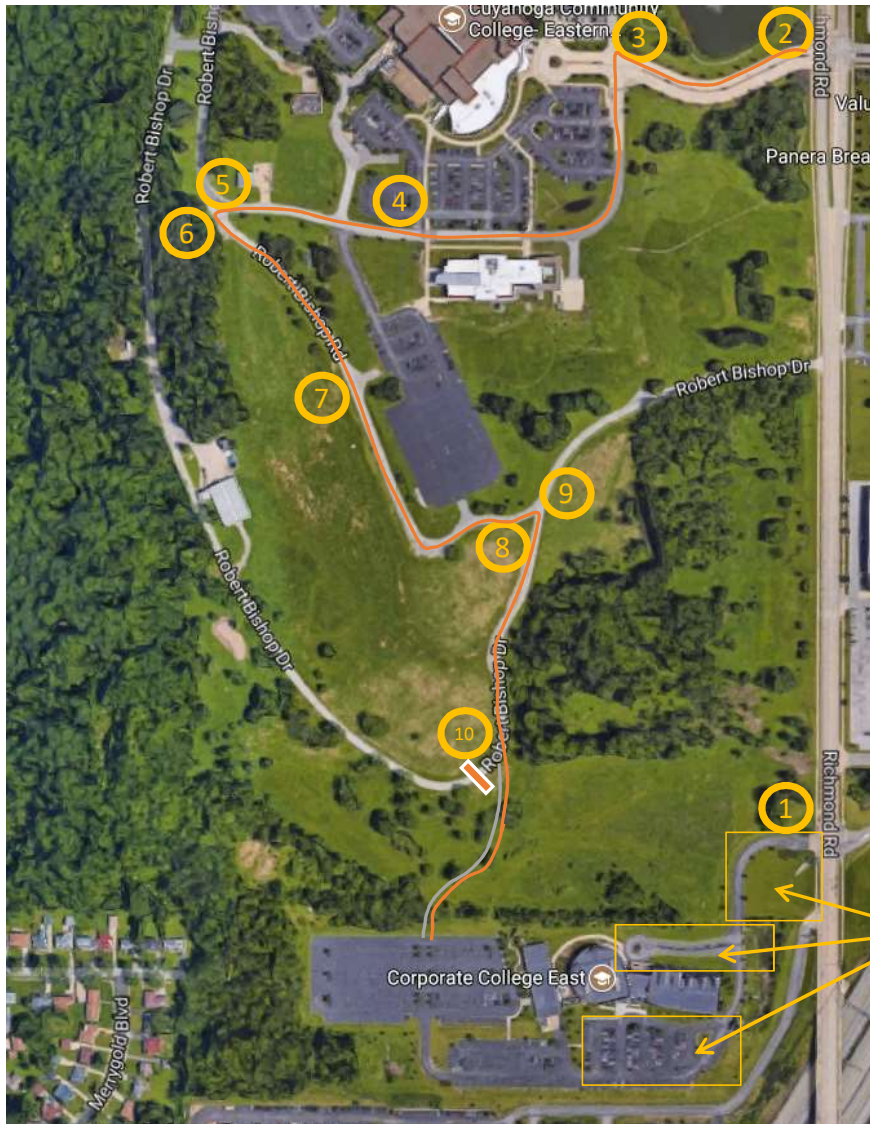

- 1 – Corporate College East Main Drive Closed. Use Tri-C East Campus Main Entrance (arrow pointing to right)
- 2 – Corporate College East Temporary Main Entrance
- 3 – Corporate College East Turn Left (arrow pointing left)
- 4 – Corporate College East Continue straight
- 5 – Turn Left Only to Corporate College East (arrow pointing left)
- 6 – Continue Straight Only to Corporate College East & CCE Deliveries (arrow pointing right)
- 7 – Corporate College East Continue straight
- 8 – Corporate College East Turn Right (arrow pointing right)
- 9 – Not an Exit
- 10 – Corporate College East Continue Straight

CCE Main entrance closed for repaving starting September 5th. Will remain closed until mid-October

— Road barricade

- 1 – Corporate College East Main Drive Closed. Use Tri-C East Campus Main Entrance (arrow pointing to right)
- 2 – Corporate College East Temporary Main Entrance
- 3 – Corporate College East Turn Left (arrow pointing left)
- 4 – Corporate College East Continue straight
- 5 – Turn Left Only to Corporate College East (arrow pointing left)
- 6 – Continue Straight Only to Corporate College East & CCE Deliveries (arrow pointing right)
- 7 – Corporate College East Continue straight
- 8 – Corporate College East Turn Right (arrow pointing right)
- 9 – Not an Exit
- 10 – Corporate College East Continue Straight

CCE Main entrance closed for repaving starting September 5th. Will remain closed until mid-October

— Road barricade